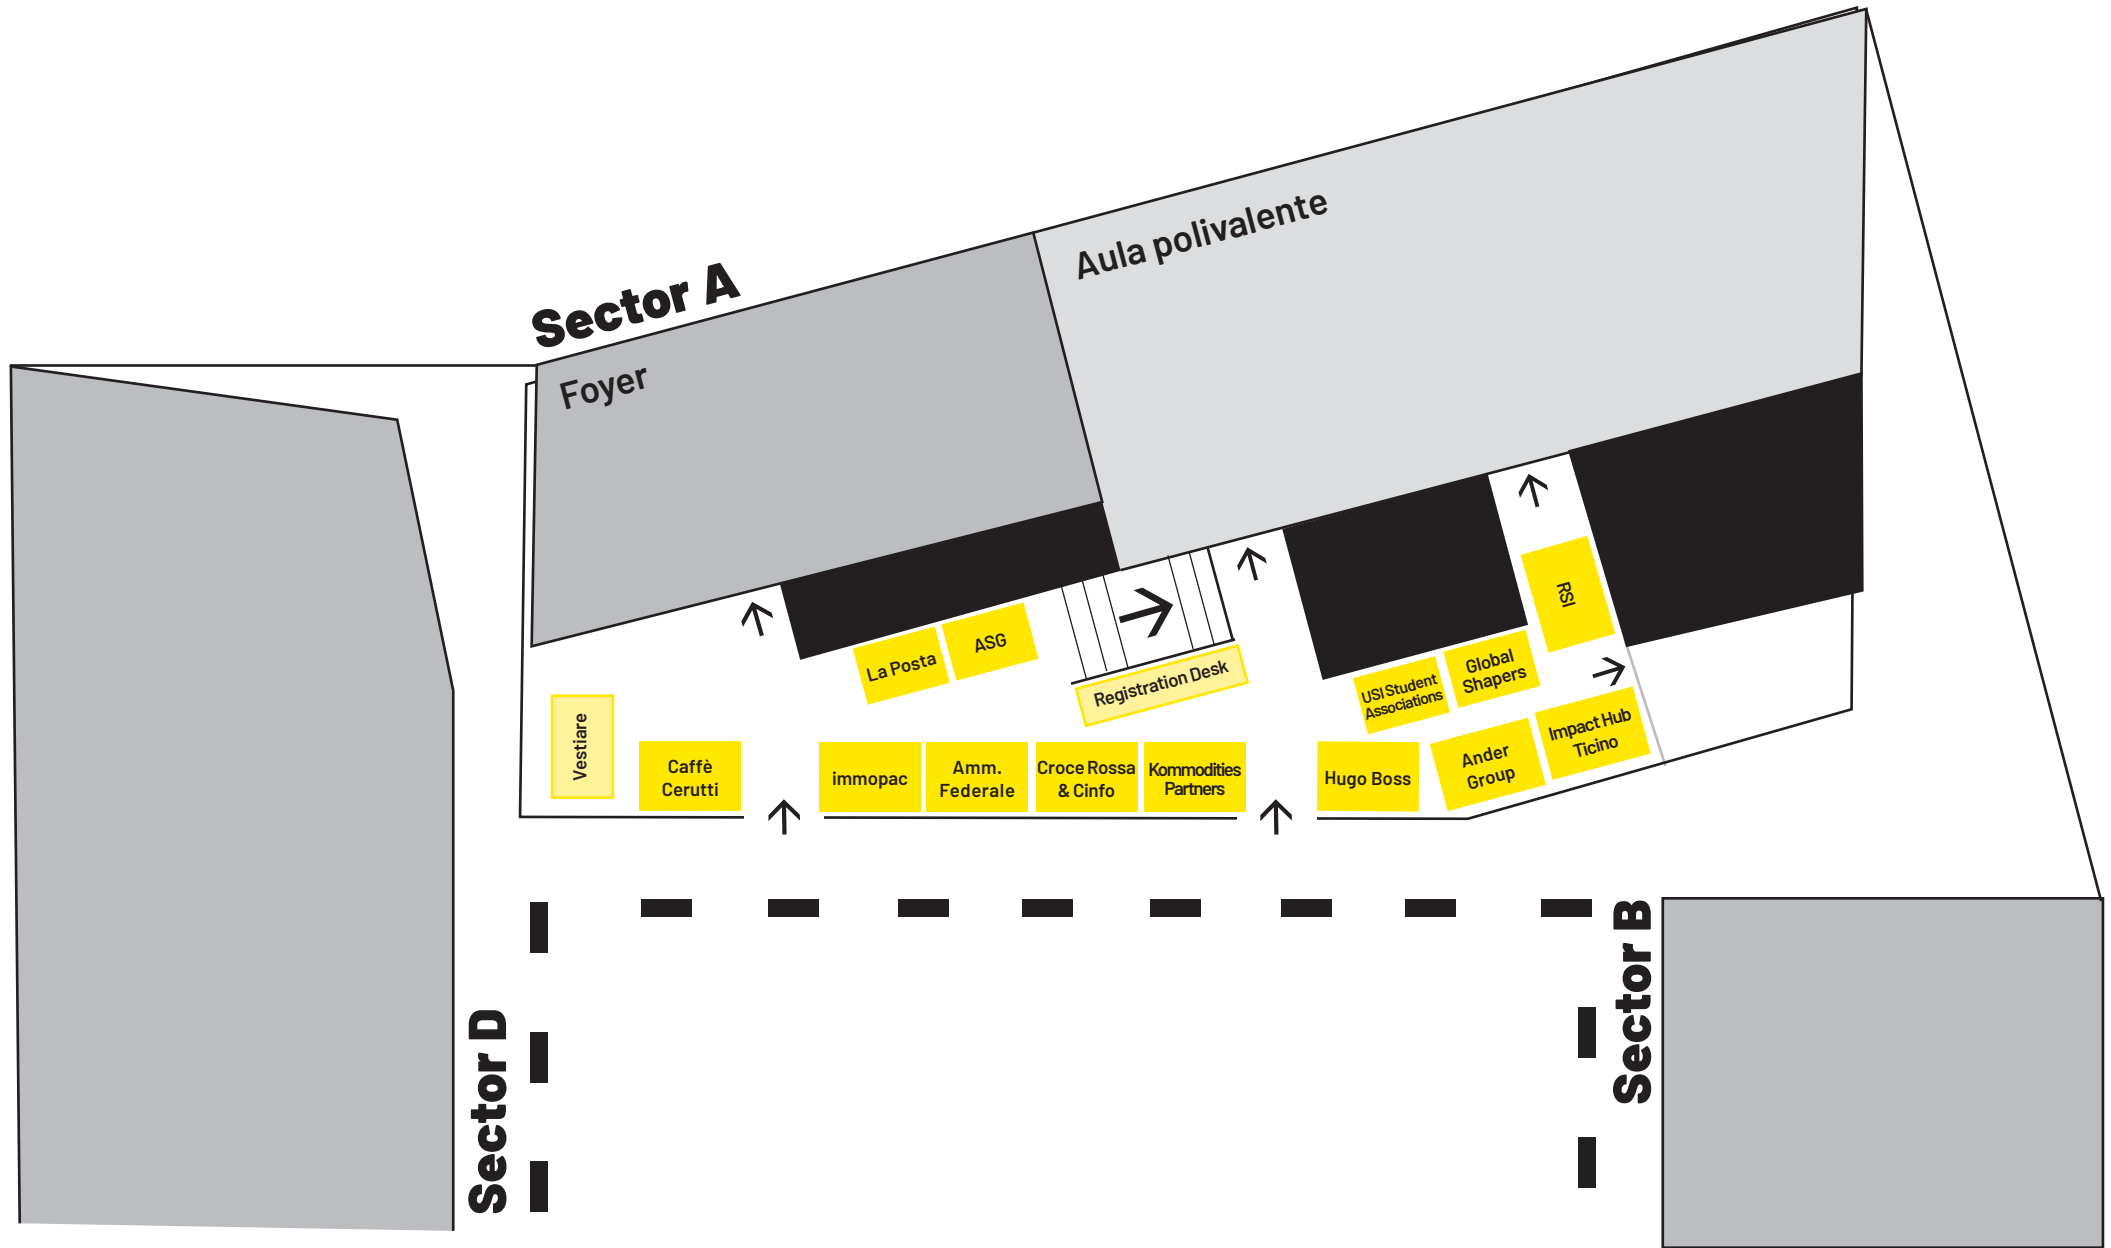

TIMEXGROUP
LUXURY DIVISION

 **UBS**

 **USI
Startup
Centre**

VF

Vontobel

 **weIRD**

LNoC - USI 2026

Job Gallery Walk