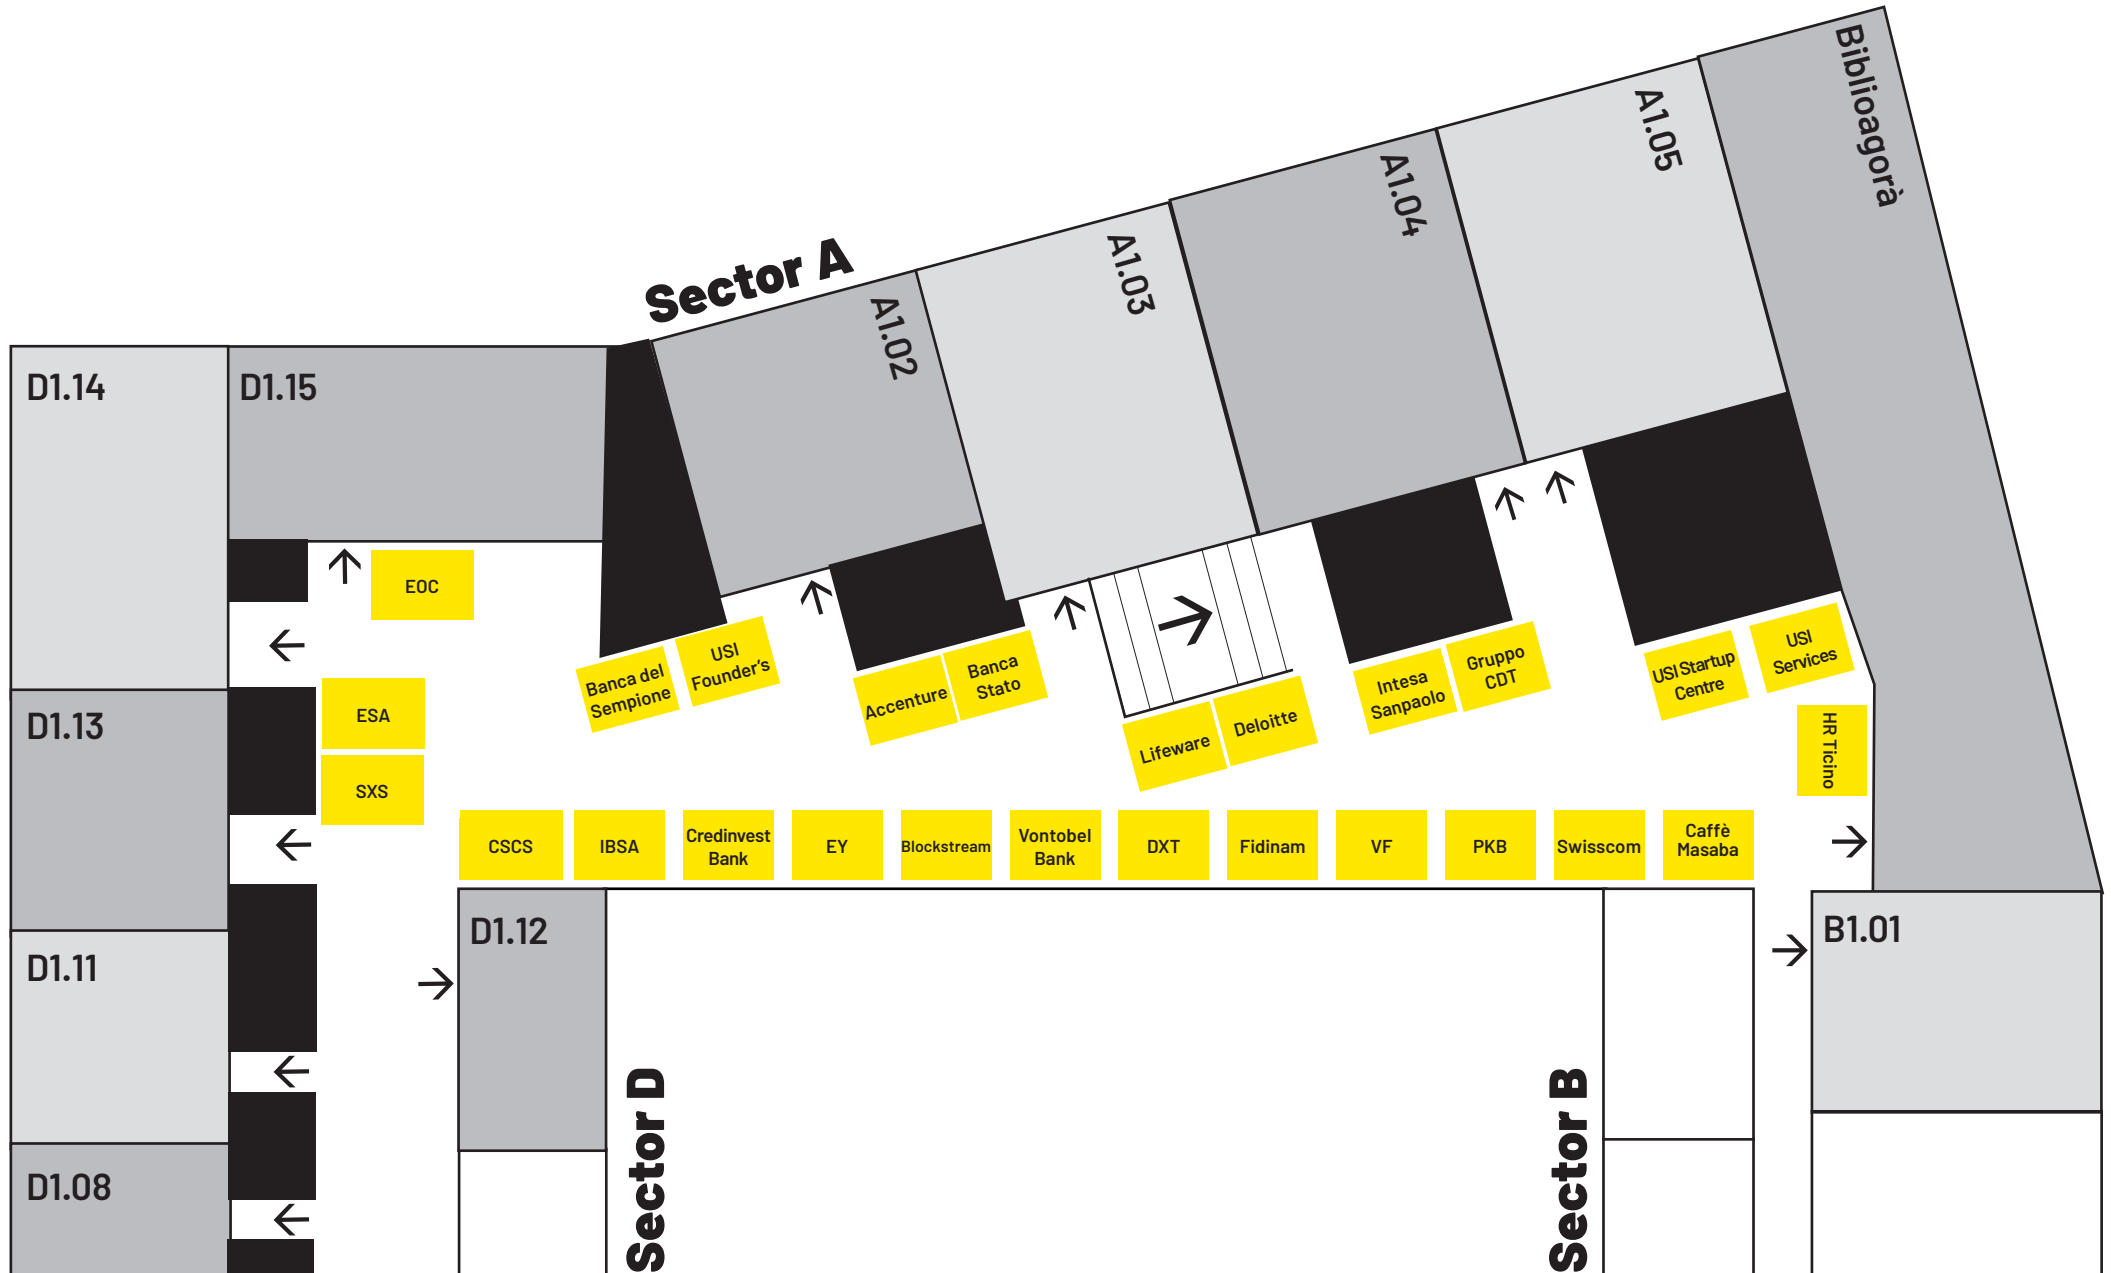

TIMEXGROUP
LUXURY DIVISION

 **UBS**

 **USI
Startup
Centre**

VF

Vontobel

 **weIRD**

LNoC - USI 2026

Job Gallery Walk